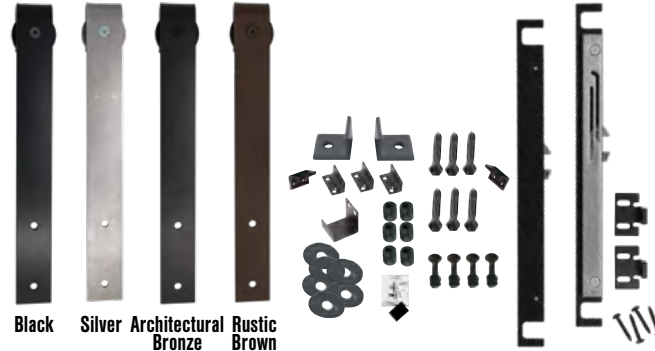

Find the ideal hanger style to complete the perfect application in your home.

ULTRA MODERN SERIES

7408 Douglas Fir Door

Simple Minimalist Design

Single Face mount

Maximum door weight: 198 lbs.

Single Top mount

Maximum door weight: 176 lbs.

Double Top mount

Maximum door weight: 242 lbs.

ULTRA MODERN SERIES FEATURES

- Solid stainless steel or Powder Coated Black
- Maximum finished opening width: 48"
- Maximum door thickness: 1¾"
- One opening per track hardware kit
- Maximum track length available: 103"

RUSTIC & STAINLESS STEEL BYPASS HANGERS

EL & EL Premium Barn Door KAL180

Rustic Bypass Hangers

Black

Silver

Architectural Bronze

Rustic Brown

RUSTIC BYPASS HANGERS FEATURES