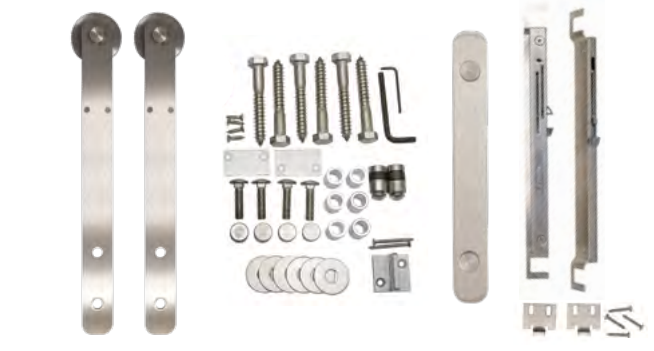

RUSTIC & STAINLESS STEEL BYPASS HANGERS

EL & EL Premium Barn Door KAL180

Rustic Bypass Hangers

Black

Silver

Architectural Bronze

Rustic Brown

RUSTIC BYPASS HANGERS FEATURES

- Powder coated steel finishes: Silver, Black, Rustic Brown, and Architectural Bronze
- Maximum door weight: 400 lbs.
- Maximum door thickness: 2¼"
- Soft Close Option Available
- Decorative accent plates available in a variety of styles.
- Maximum track length available: 8 ft.

Stainless Steel Bypass Hangers

STAINLESS STEEL BYPASS HANGERS FEATURES

- Solid stainless steel
- Brushed finish
- Maximum door weight: 400 lbs.
- Maximum door thickness: 2¼"
- Soft Close Option Available
- Maximum track length available: 8 ft.
- Great for exterior or high moisture areas