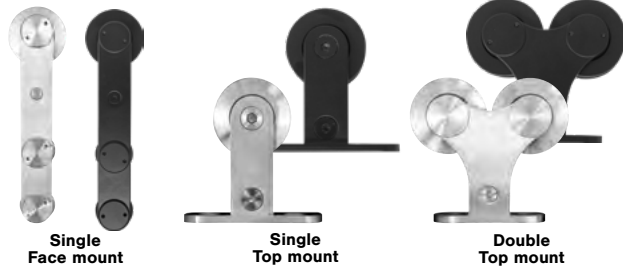

RUSTIC SERIES FEATURES

- Powder coated steel finishes: Silver, Black, Rustic Brown, and Architectural Bronze
- Maximum door weight: 400 lbs.
- Maximum door thickness: 2 1/4"
- Soft Close Option Available
- Bypass hardware kits available
- Maximum track length available: 8 ft.

STAINLESS STEEL FEATURES

- Solid stainless steel
- Brushed finish
- Maximum door weight: 400 lbs.
- Maximum door thickness: 2 1/4"
- Soft Close Option Available
- Bypass hardware kits available
- Maximum track length available: 8 ft.
- Great for exterior or high moisture areas

Find the ideal hanger style to complete the perfect application in your home.

ULTRA MODERN SERIES

7408 Douglas Fir Door

Simple Minimalist Design

Single Face mount

Maximum door weight: 198 lbs.

Single Top mount