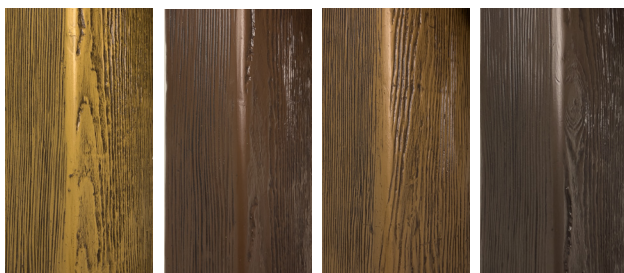

Prefinished Fypon® Beams & Mantels

Also Available

FYPON

- Authentic Designs & Colors
- Easy DIY Install
- 5-Year Prefinish Warranty

Designed to replicate the look and texture of real timber beams, Fypon Polyurethane Beams are an easy upgrade to any home.

Prefinished beams are ready for installation, simply cut to desired length and install.

English Walnut Antique Oak Medium Oak Walnut

Prefinished Entry Door Solutions

Painted or Stained Fiberglass Doors

- Metrie EL & EL fiberglass doors available in four grain styles: Smooth, Woodgrain, Fir, Mahogany.
- 4 White variations to match your windows or patio doors, 9 standard stain tints, 12 standard paint & 6 contemporary paint colors to choose from.
- Touch-up kit included with every order
- 5-Year limited warranty
- Split finishes available
- Custom colors available

Stock Stains

| | English Walnut | Pecan | Medium Oak | Antique Cherry | Antique Oak | Walnut | Moorish Teak | Vintage Leather | Panther |
|------------------|----------------|-------|------------|----------------|-------------|--------|--------------|-----------------|------------|
| FIR | | | | | | | | NEW | NEW |
| MAHOGANY | | | | | | | | NEW | NEW |
| WOODGRAIN | | | | | | | | NEW | NEW |