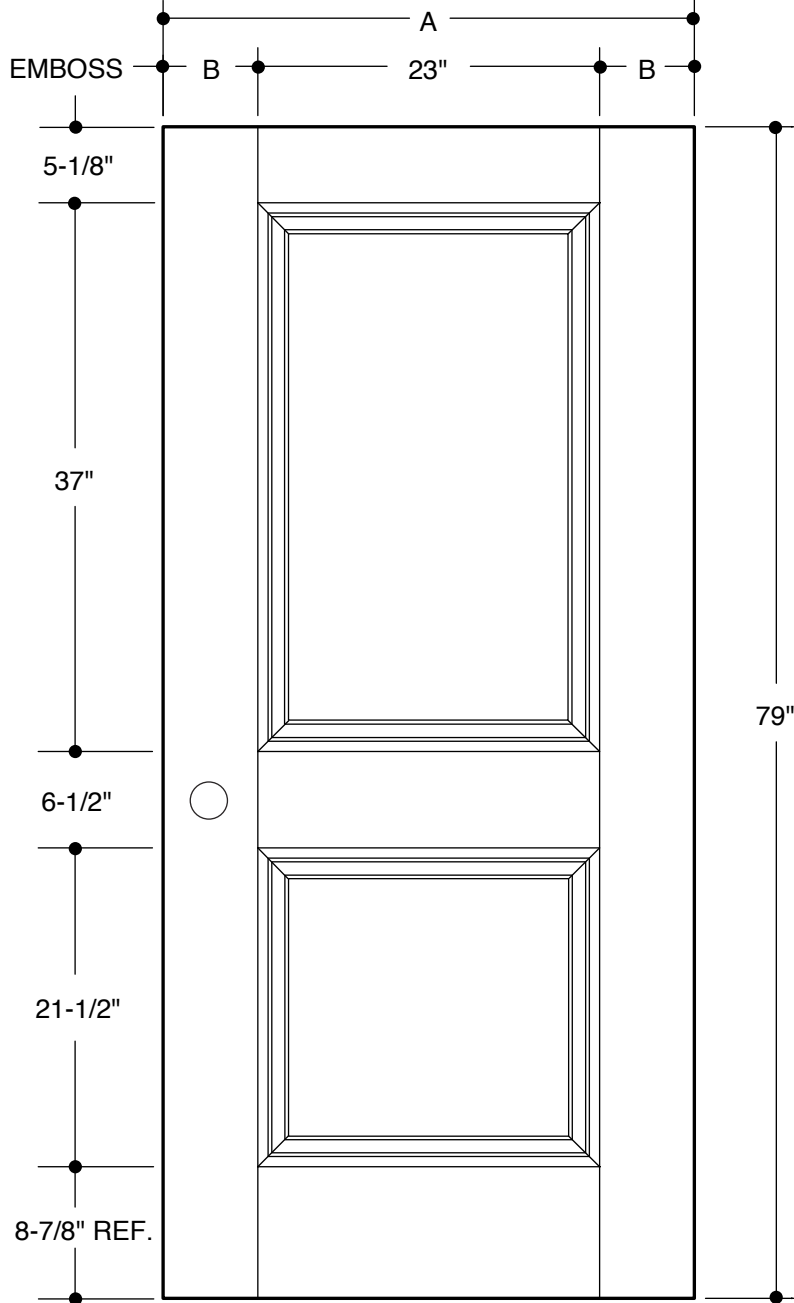

	A	31-3/4"	2'8"
	A	33-3/4"	2'10"
	A	35-3/4"	3'0"

PART NO.	QTY.	DESCRIPTION
		BELLEVILLE® WOOD-GRAIN FIBERGLASS

Our continuing program of product improvement makes specifications, design and product detail subject to change without notice.

Our continuing program of product improvement makes specifications, design and product detail subject to change without notice.

**PARLIAMENT
8-PANEL**

A	33-3/4"	2'10"
B	4-1/2"	
A	35-3/4"	3'0"
B	5-1/2"	

PART NO.	QTY.	DESCRIPTION
		BELLEVILLE® WOOD-GRAIN TEXTURED FIBERGLASS

Our continuing program of product improvement makes specifications, design and product detail subject to change without notice.

**SQUARE TOP
2-PANEL**

A	31-3/4"	2'8"	
B	4-3/8"		
A	33-3/4"	2'10"	
B	5-3/8"		
A	35-3/4"	3'0"	
B	6-3/8"		