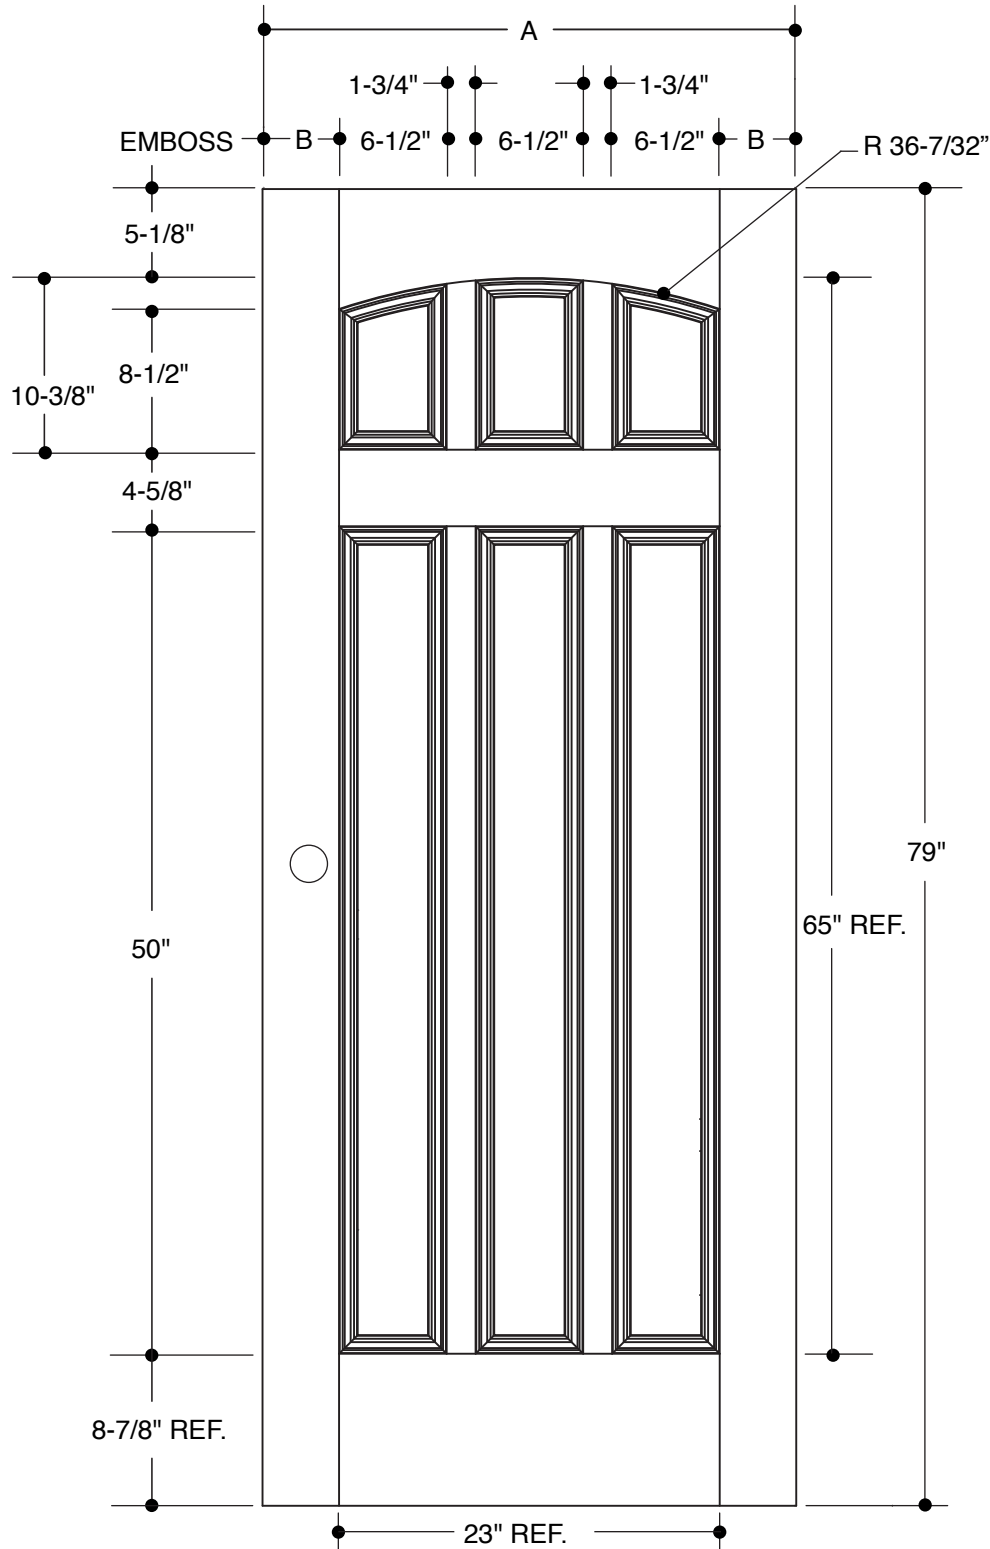

**BLANK TOP
6-PANEL**

A	31-3/4"	2'8"	
B	4-3/8"		
A	33-3/4"	2'10"	
B	5-3/8"		
A	35-3/4"	3'0"	
B	6-3/8"		

PART NO.	QTY.	DESCRIPTION
		BELLEVILLE® WOOD-GRAIN TEXTURED FIBERGLASS

Our continuing program of product improvement makes specifications, design and product detail subject to change without notice.

**SYMMETRICAL ARCH
1-PANEL**

A	31-3/4"	2'8"	
B	4-3/8"		
A	33-3/4"	2'10"	
B	5-3/8"		
A	35-3/4"	3'0"	
B	6-3/8"		

PART NO.	QTY.	DESCRIPTION
		BELLEVILLE® WOOD-GRAIN TEXTURED FIBERGLASS

Our continuing program of product improvement makes specifications, design and product detail subject to change without notice.

**CAMBER TOP
6-PANEL**

A	31-3/4"	2'8"	
B	4-3/8"		
A	33-3/4"	2'10"	
B	5-3/8"		
A	35-3/4"	3'0"	
B	6-3/8"		

PART NO.	QTY.	DESCRIPTION
		BELLEVILLE® WOOD-GRAIN TEXTURED FIBERGLASS

Our continuing program of product improvement makes specifications, design and product detail subject to change without notice.

FLUSH

			12"
A	11-7/8"		
B	1-15/16"		
			14"
A	13-7/8"		
B	2-15/16"		

Please Note:
 1. Available as 83" length.

PART NO.	QTY.	DESCRIPTION
		BELLEVILLE® WOOD-GRAIN TEXTURED FIBERGLASS SIDELITE

Our continuing program of product improvement makes specifications, design and product detail subject to change without notice.