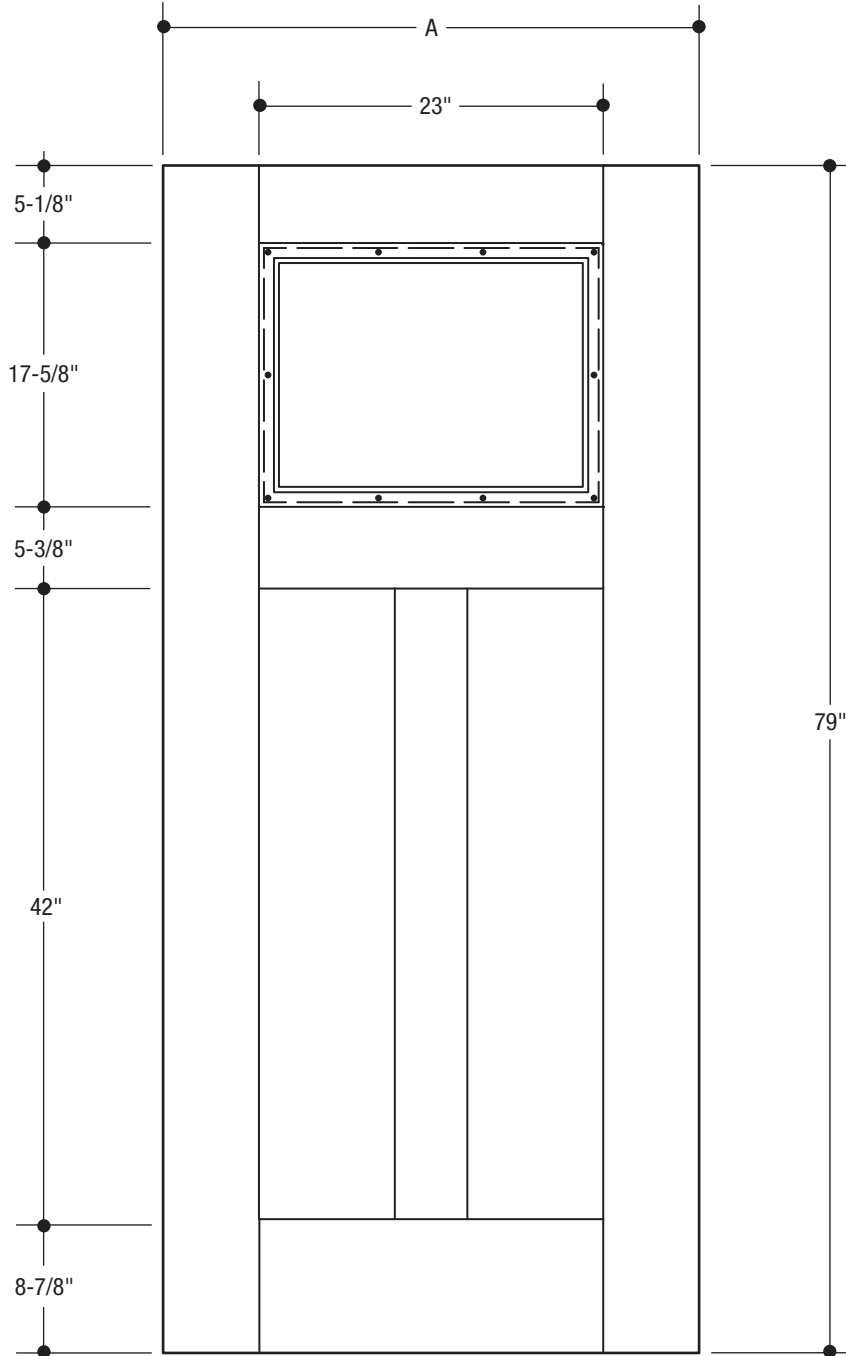

FLUSH

A	23-3/4"	2'0"
A	29-3/4"	2'6"
A	31-3/4"	2'8"
A	33-3/4"	2'10"
A	35-3/4"	3'0"

Please Note:

1. Available as 20-Minute Fire Rated - Warnock Hersey Labeled.
2. Available as 83" length.

PART NO.	QTY.	DESCRIPTION
		BELLEVILLE® WOOD-GRAIN TEXTURED FIBERGLASS

Our continuing program of product improvement makes specifications, design and product detail subject to change without notice.

2 PANEL CRAFTSMAN

	A	31-3/4"	2'8"
	A	33-3/4"	2'10"
	A	35-3/4"	3'0"

PART NO.	QTY.	DESCRIPTION
		BELLEVILLE® WOOD-GRAIN FIBERGLASS

Our continuing program of product improvement makes specifications, design and product detail subject to change without notice.

2 PANEL PLANK

	A	31-3/4"	2'8"
	B	4-3/8"	
	A	33-3/4"	2'10"
	B	5-3/8"	
	A	35-3/4"	3'0"
	B	6-3/8"	

	A	31-3/4"	2'8"
	A	33-3/4"	2'10"
	A	35-3/4"	3'0"

PART NO.	QTY.	DESCRIPTION
		BELLEVILLE® WOOD-GRAIN FIBERGLASS

Our continuing program of product improvement makes specifications, design and product detail subject to change without notice.