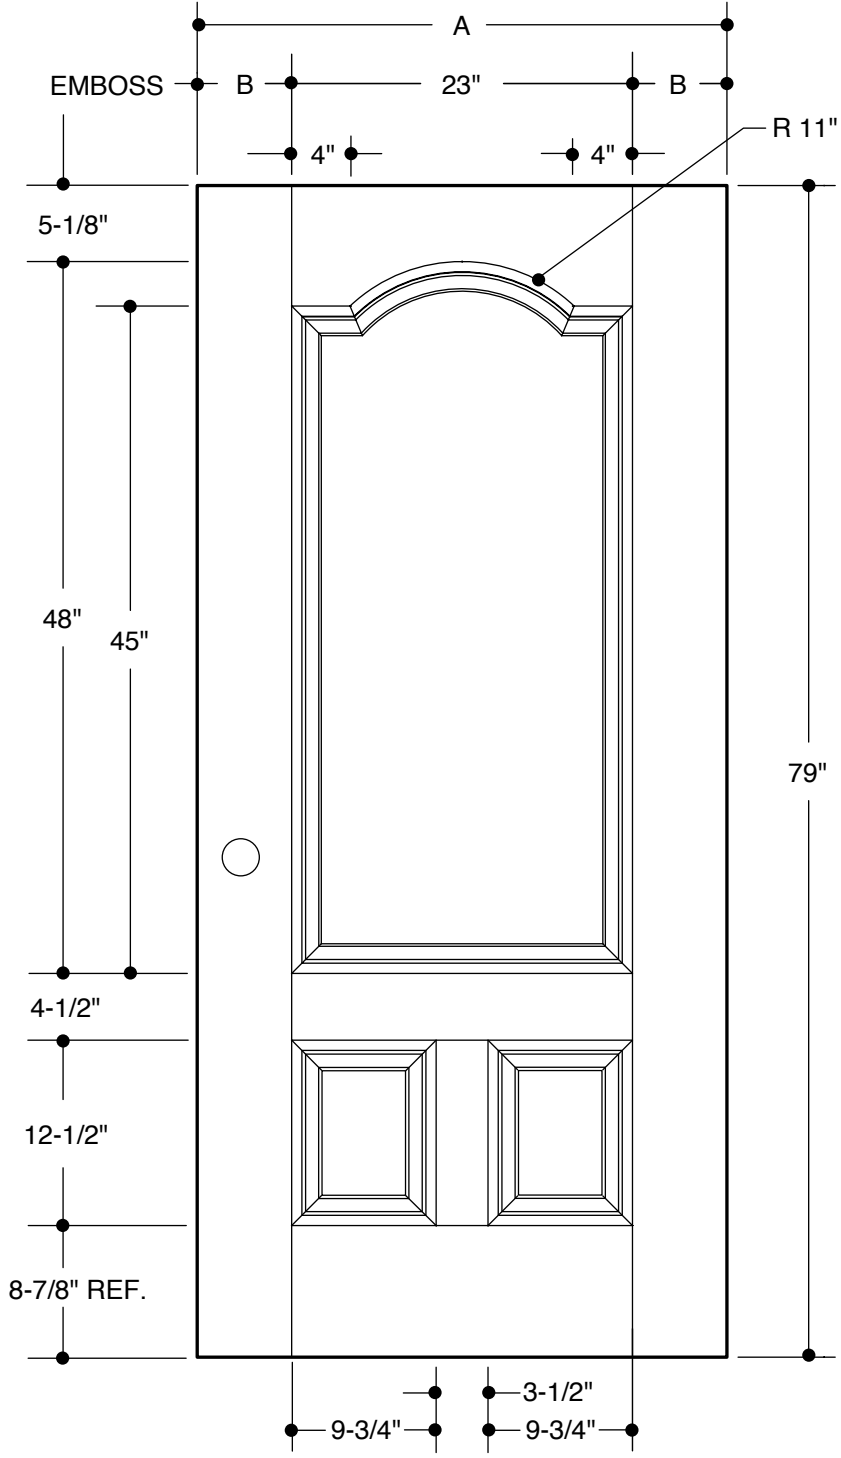

Our continuing program of product improvement makes specifications, design and product detail subject to change without notice.

2 PANEL CRAFTSMAN

	A	31-3/4"	2'8"
	A	33-3/4"	2'10"
	A	35-3/4"	3'0"

PART NO.	QTY.	DESCRIPTION
		BELLEVILLE® WOOD-GRAIN FIBERGLASS

Our continuing program of product improvement makes specifications, design and product detail subject to change without notice.

2 PANEL PLANK

	A	31-3/4"	2'8"
	B	4-3/8"	
	A	33-3/4"	2'10"
	B	5-3/8"	
	A	35-3/4"	3'0"
	B	6-3/8"	

	A	31-3/4"	2'8"
	A	33-3/4"	2'10"
	A	35-3/4"	3'0"

PART NO.	QTY.	DESCRIPTION
		BELLEVILLE® WOOD-GRAIN FIBERGLASS

Our continuing program of product improvement makes specifications, design and product detail subject to change without notice.

**ARCH TOP
3-PANEL**

A	31-3/4"	2'8"	
B	4-3/8"		
A	33-3/4"	2'10"	
B	5-3/8"		
A	35-3/4"	3'0"	
B	6-3/8"		

PART NO.	QTY.	DESCRIPTION
		BELLEVILLE® WOOD-GRAIN TEXTURED FIBERGLASS

Our continuing program of product improvement makes specifications, design and product detail subject to change without notice.