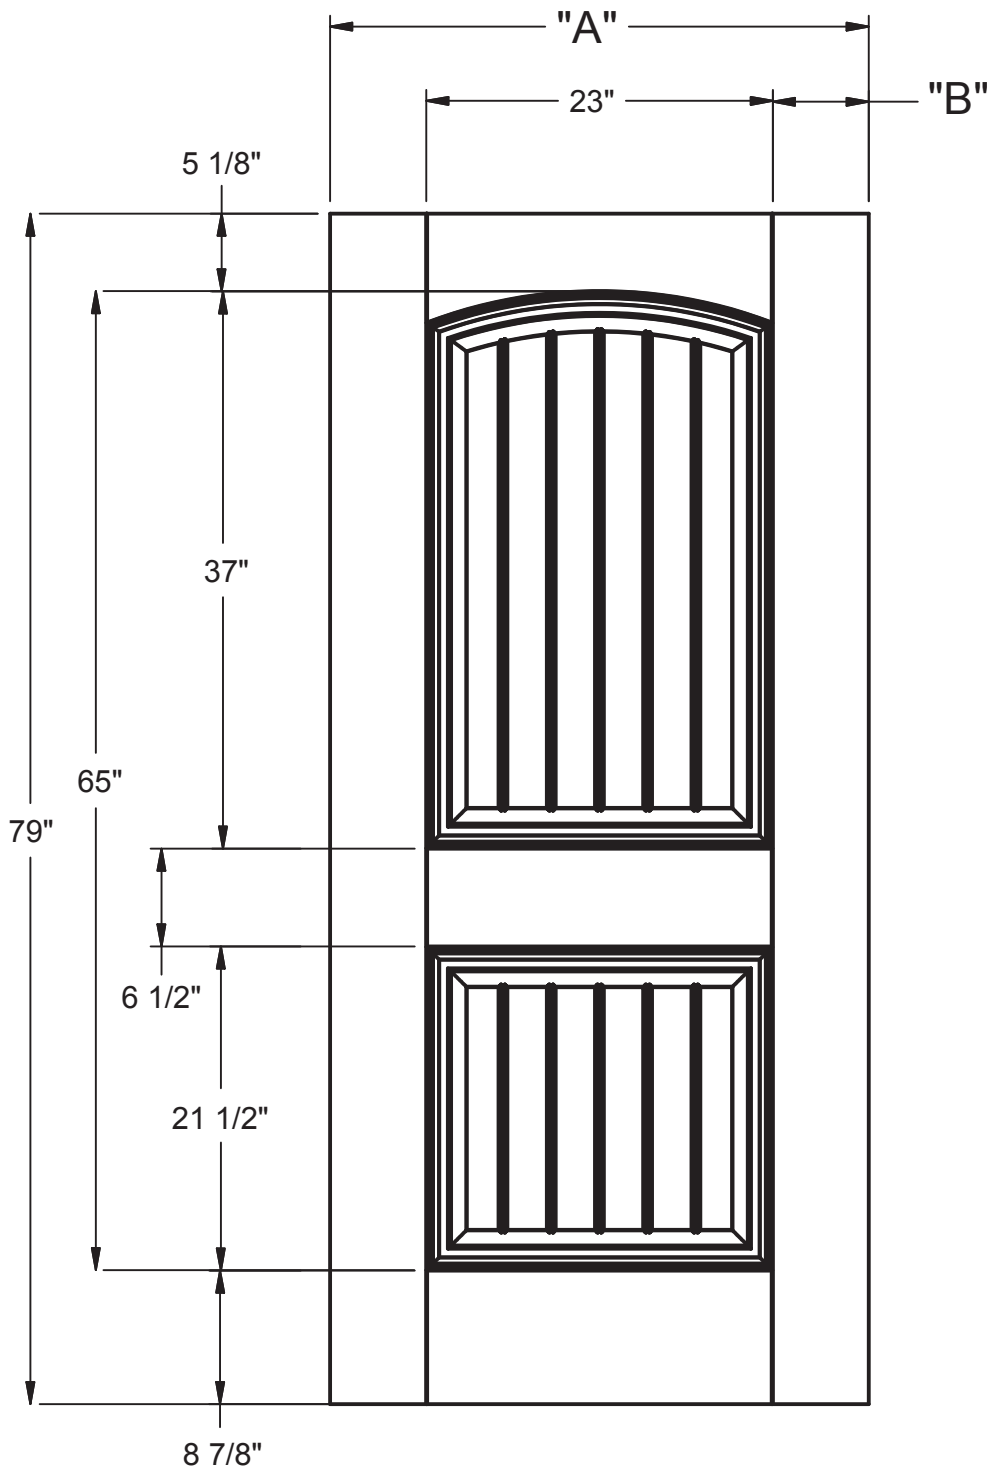

Our continuing program of product improvement makes specifications, design and product detail subject to change without notice.

2 PANEL CRAFTSMAN

	A	31-3/4"	2'8"
	A	33-3/4"	2'10"
	A	35-3/4"	3'0"

PART NO.	QTY.	DESCRIPTION
		BELLEVILLE® WOOD-GRAIN FIBERGLASS

Our continuing program of product improvement makes specifications, design and product detail subject to change without notice.

2 PANEL PLANK

	A	31-3/4"	2'8"
	B	4-3/8"	
	A	33-3/4"	2'10"
	B	5-3/8"	
	A	35-3/4"	3'0"
	B	6-3/8"	

	A	31-3/4"	2'8"
	A	33-3/4"	2'10"
	A	35-3/4"	3'0"

PART NO.	QTY.	DESCRIPTION
		BELLEVILLE® WOOD-GRAIN FIBERGLASS

Our continuing program of product improvement makes specifications, design and product detail subject to change without notice.