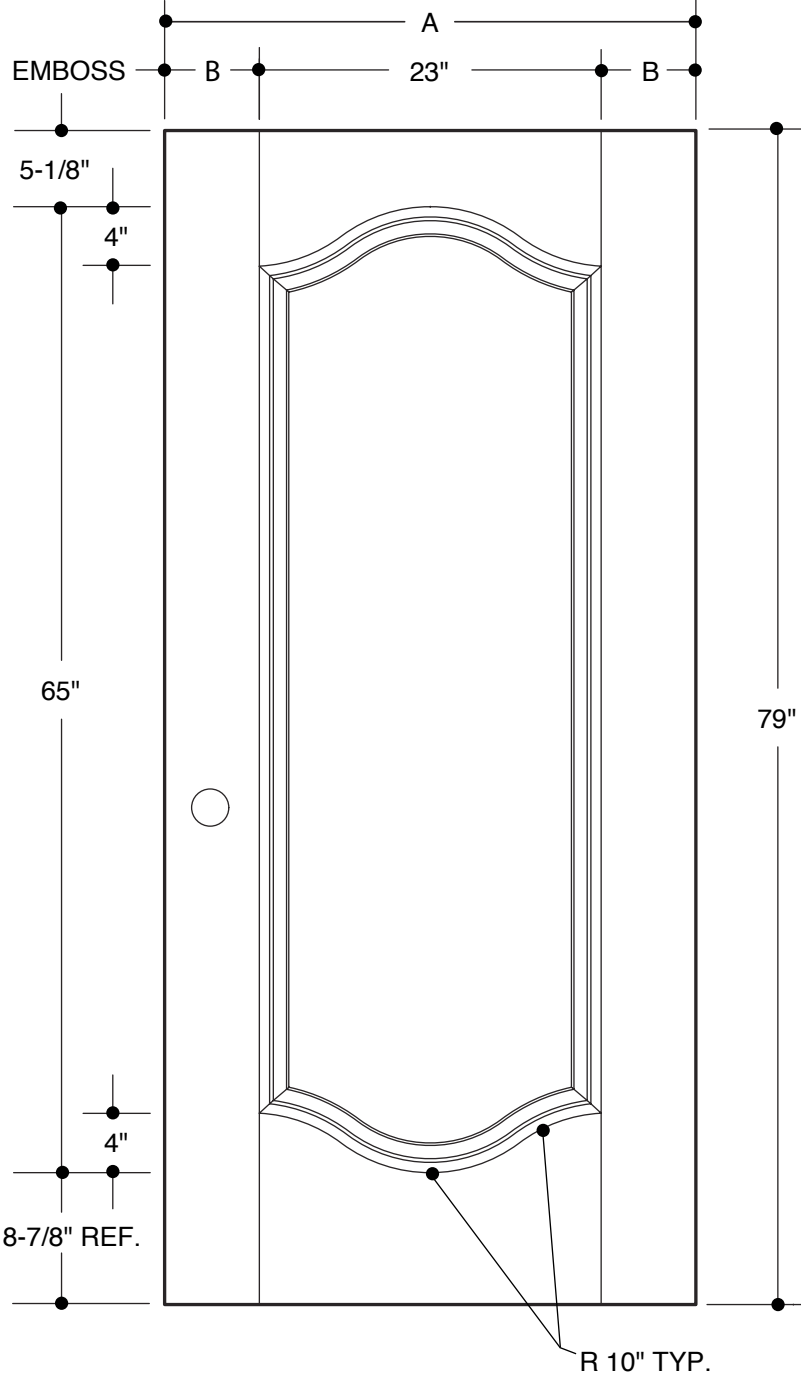

Our continuing program of product improvement makes specifications, design and product detail subject to change without notice.

**SQUARE TOP
2-PANEL**

A	31-3/4"	2'8"	
B	4-3/8"		
A	33-3/4"	2'10"	
B	5-3/8"		
A	35-3/4"	3'0"	
B	6-3/8"		

**BLANK TOP
6-PANEL**

A	31-3/4"	2'8"	
B	4-3/8"		
A	33-3/4"	2'10"	
B	5-3/8"		
A	35-3/4"	3'0"	
B	6-3/8"		

PART NO.	QTY.	DESCRIPTION
		BELLEVILLE® WOOD-GRAIN TEXTURED FIBERGLASS

Our continuing program of product improvement makes specifications, design and product detail subject to change without notice.

**SYMMETRICAL ARCH
1-PANEL**

A	31-3/4"	2'8"	
B	4-3/8"		
A	33-3/4"	2'10"	
B	5-3/8"		
A	35-3/4"	3'0"	
B	6-3/8"		

PART NO.	QTY.	DESCRIPTION
		BELLEVILLE® WOOD-GRAIN TEXTURED FIBERGLASS

Our continuing program of product improvement makes specifications, design and product detail subject to change without notice.

FLUSH

			12"
A	11-7/8"		
B	1-15/16"		
			14"
A	13-7/8"		
B	2-15/16"		

Please Note:
 1. Available as 83" length.

PART NO.	QTY.	DESCRIPTION
		BELLEVILLE® WOOD-GRAIN TEXTURED FIBERGLASS SIDELITE

Our continuing program of product improvement makes specifications, design and product detail subject to change without notice.