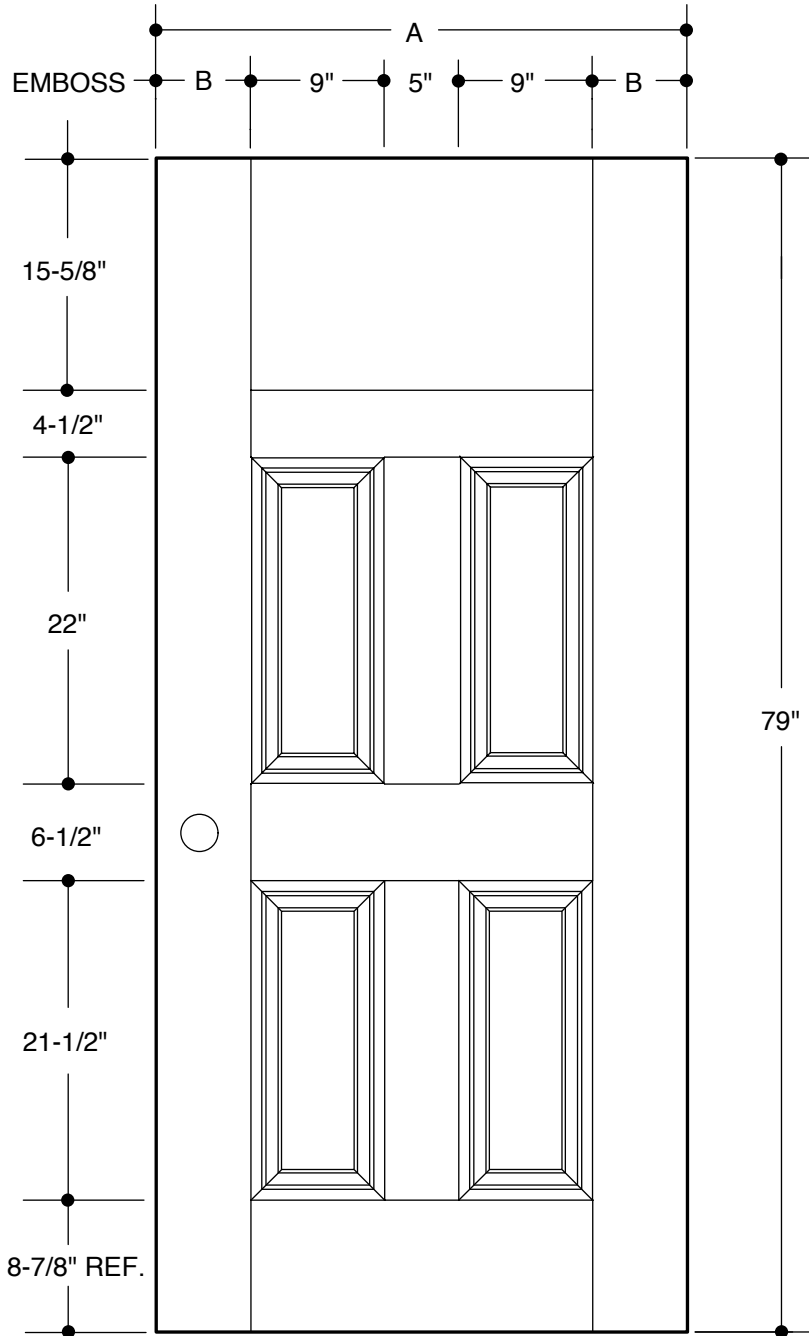

Our continuing program of product improvement makes specifications, design and product detail subject to change without notice.

2 PANEL CRAFTSMAN

	A	31-3/4"	2'8"
	A	33-3/4"	2'10"
	A	35-3/4"	3'0"

PART NO.	QTY.	DESCRIPTION
		BELLEVILLE® WOOD-GRAIN FIBERGLASS

	A	31-3/4"	2'8"
	A	33-3/4"	2'10"
	A	35-3/4"	3'0"

PART NO.	QTY.	DESCRIPTION
		BELLEVILLE® WOOD-GRAIN FIBERGLASS

Our continuing program of product improvement makes specifications, design and product detail subject to change without notice.

**ARCH TOP
3-PANEL**

A	31-3/4"	2'8"	
B	4-3/8"		
A	33-3/4"	2'10"	
B	5-3/8"		
A	35-3/4"	3'0"	
B	6-3/8"		

PART NO.	QTY.	DESCRIPTION
		BELLEVILLE® WOOD-GRAIN TEXTURED FIBERGLASS

Our continuing program of product improvement makes specifications, design and product detail subject to change without notice.

**BLANK TOP
4-PANEL**

A	31-3/4"	2'8"	
B	4-3/8"		
A	33-3/4"	2'10"	
B	5-3/8"		
A	35-3/4"	3'0"	
B	6-3/8"		

PART NO.	QTY.	DESCRIPTION
		BELLEVILLE® WOOD-GRAIN TEXTURED FIBERGLASS

Our continuing program of product improvement makes specifications, design and product detail subject to change without notice.