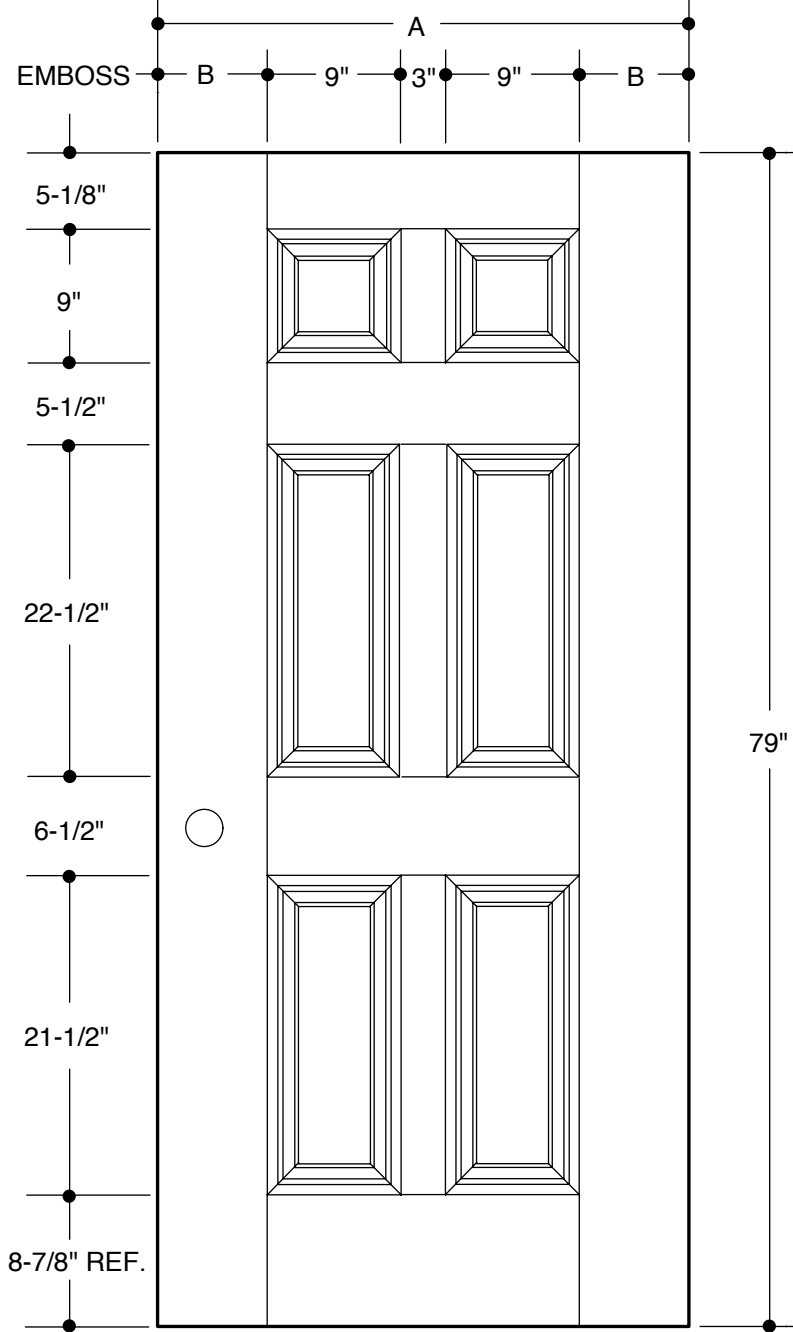

**NARROW
6-PANEL**

	A	29-3/4"	2'6"
	B	4-3/8"	

PART NO.	QTY.	DESCRIPTION
		BELLEVILLE® WOOD-GRAIN TEXTURED FIBERGLASS

Our continuing program of product improvement makes specifications, design and product detail subject to change without notice.