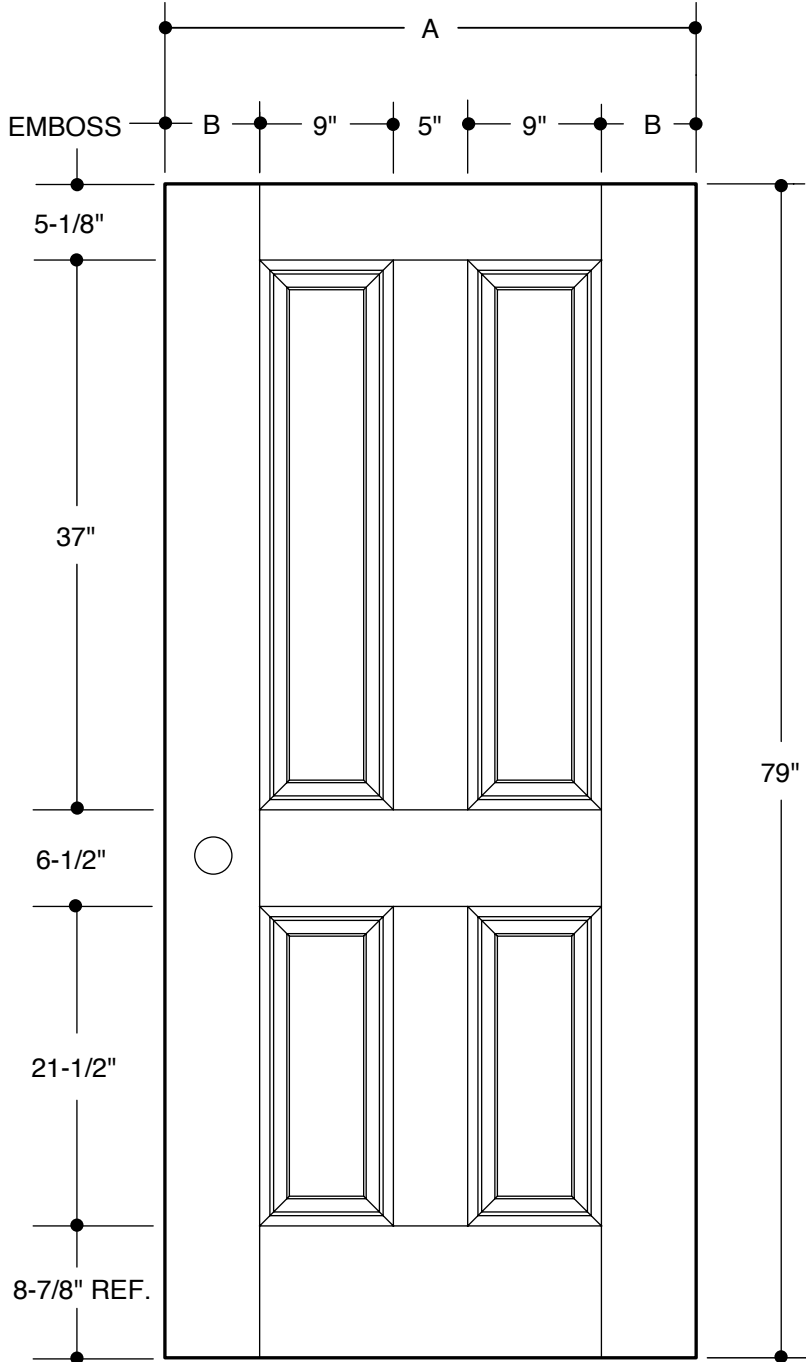

**NEW ENGLAND
4-PANEL**

A	31-3/4"	2'8"	
B	4-3/8"		
A	33-3/4"	2'10"	
B	5-3/8"		
A	35-3/4"	3'0"	
B	6-3/8"		

Please Note:
1. Available as 20-Minute Fire Rated - Warnock Hersey Labeled.

PART NO.	QTY.	DESCRIPTION
		BELLEVILLE® WOOD-GRAIN TEXTURED FIBERGLASS

Our continuing program of product improvement makes specifications, design and product detail subject to change without notice.