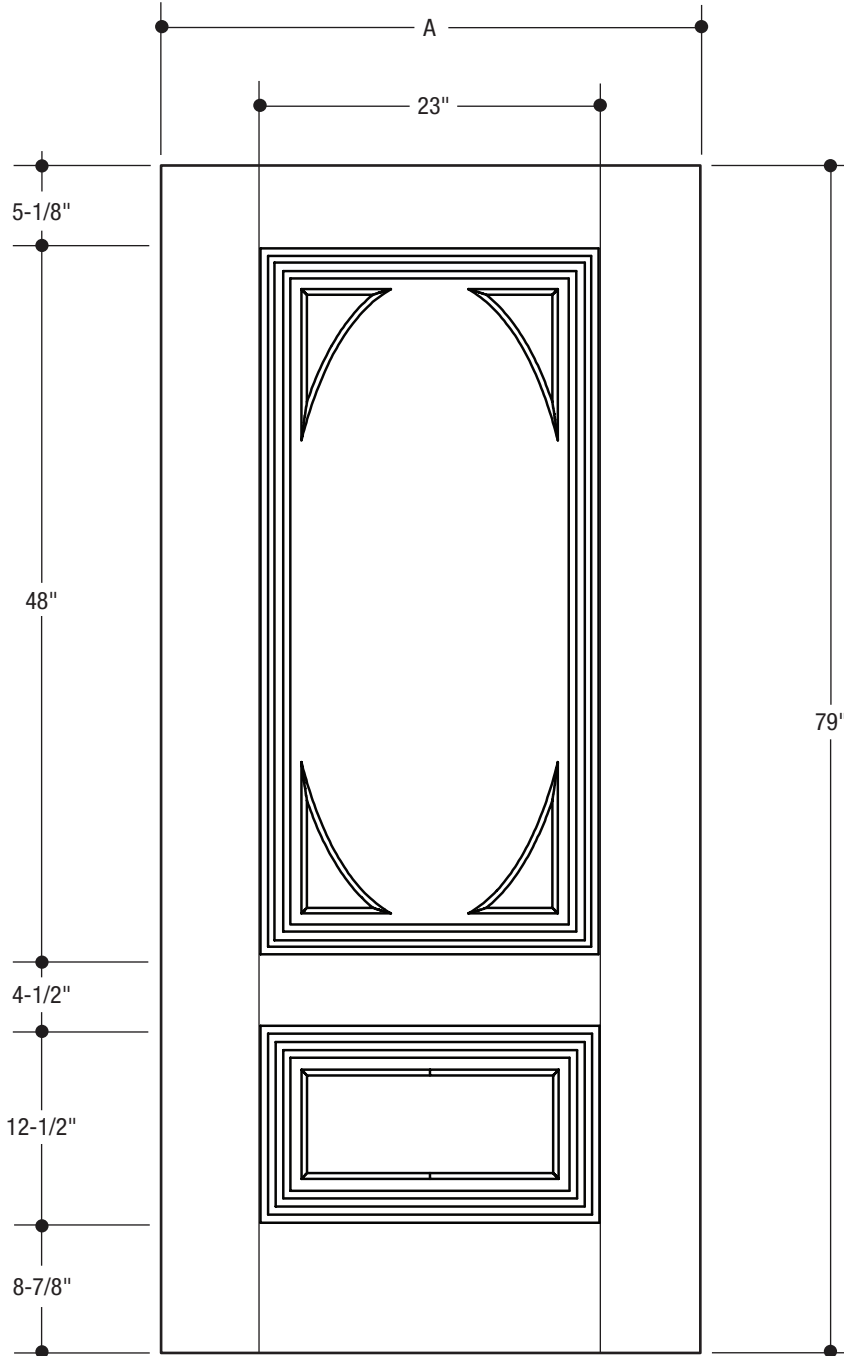

Our continuing program of product improvement makes specifications, design and product detail subject to change without notice.

2 PANEL CRAFTSMAN

	A	31-3/4"	2'8"
	A	33-3/4"	2'10"
	A	35-3/4"	3'0"

PART NO.	QTY.	DESCRIPTION
		BELLEVILLE® WOOD-GRAIN FIBERGLASS

Our continuing program of product improvement makes specifications, design and product detail subject to change without notice.

2 PANEL PLANK

	A	31-3/4"	2'8"
	B	4-3/8"	
	A	33-3/4"	2'10"
	B	5-3/8"	
	A	35-3/4"	3'0"
	B	6-3/8"	

	A	31-3/4"	2'8"
	A	33-3/4"	2'10"
	A	35-3/4"	3'0"

PART NO.	QTY.	DESCRIPTION
		BELLEVILLE® WOOD-GRAIN FIBERGLASS

Our continuing program of product improvement makes specifications, design and product detail subject to change without notice.

**BLANK TOP
4-PANEL**

A	31-3/4"	2'8"	
B	4-3/8"		
A	33-3/4"	2'10"	
B	5-3/8"		
A	35-3/4"	3'0"	
B	6-3/8"		

PART NO.	QTY.	DESCRIPTION
		BELLEVILLE® WOOD-GRAIN TEXTURED FIBERGLASS

Our continuing program of product improvement makes specifications, design and product detail subject to change without notice.