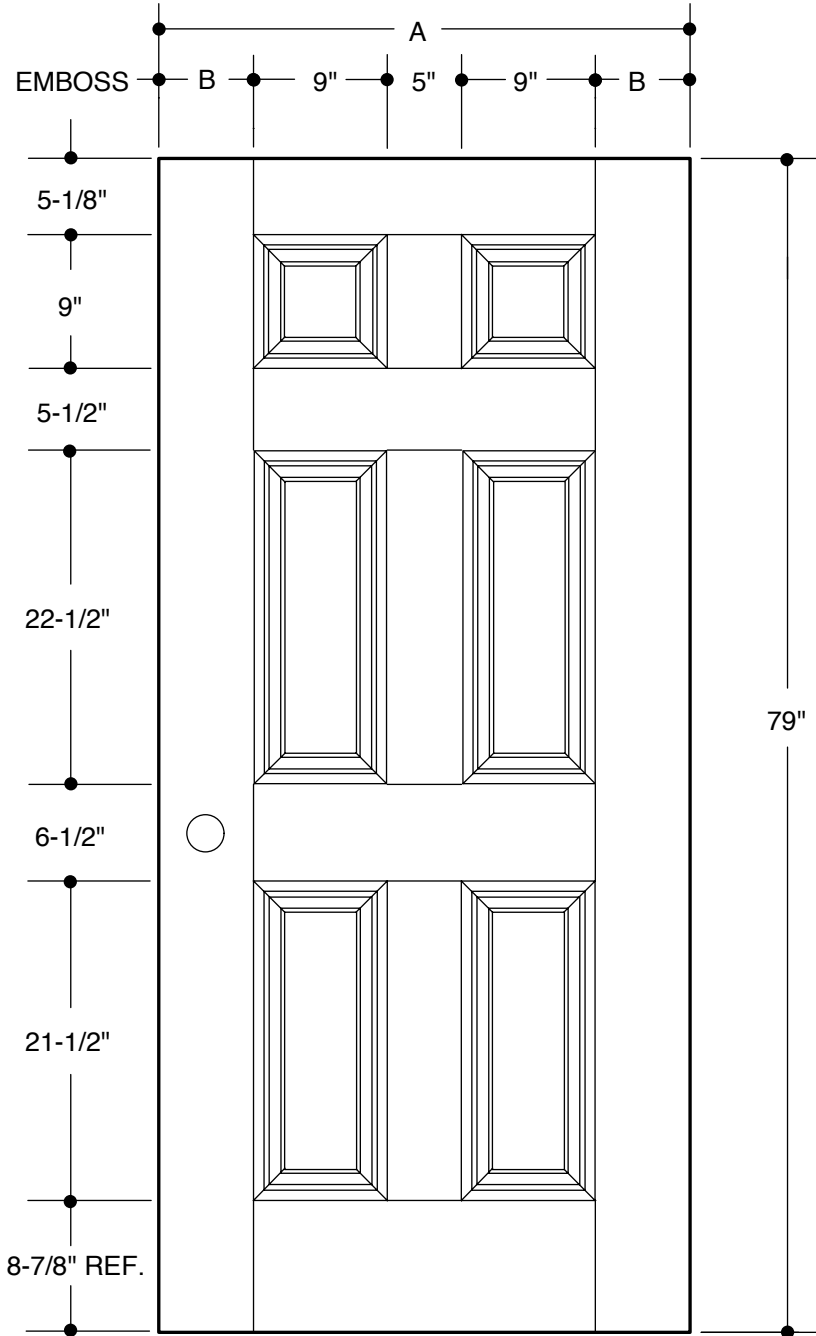

6-PANEL

A	31-3/4"	2'8"	
B	4-3/8"		
A	33-3/4"	2'10"	
B	5-3/8"		
A	35-3/4"	3'0"	
B	6-3/8"		

Please Note:

1. Available as 20-Minute Fire Rated - Warnock Hersey Labeled.
2. Available as 83" length, 5-1/8" top rail and 12-7/8" bottom rail.

PART NO.	QTY.	DESCRIPTION
		BELLEVILLE® WOOD-GRAIN TEXTURED FIBERGLASS OR BELLEVILLE® MAHOGANY TEXTURED FIBERGLASS

Our continuing program of product improvement makes specifications, design and product detail subject to change without notice.