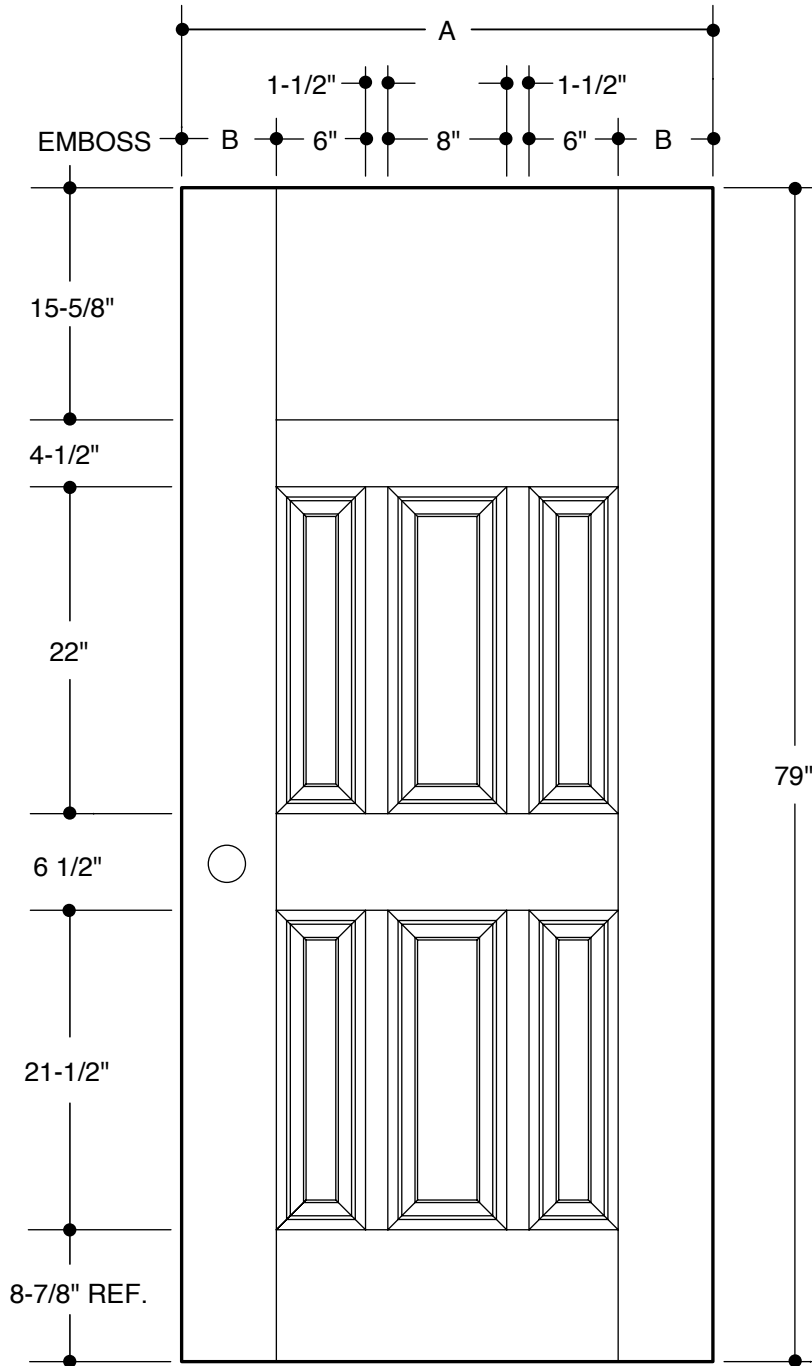

**BLANK TOP
6-PANEL**

A	31-3/4"	2'8"	
B	4-3/8"		
A	33-3/4"	2'10"	
B	5-3/8"		
A	35-3/4"	3'0"	
B	6-3/8"		

PART NO.	QTY.	DESCRIPTION
		BELLEVILLE® WOOD-GRAIN TEXTURED FIBERGLASS

Our continuing program of product improvement makes specifications, design and product detail subject to change without notice.