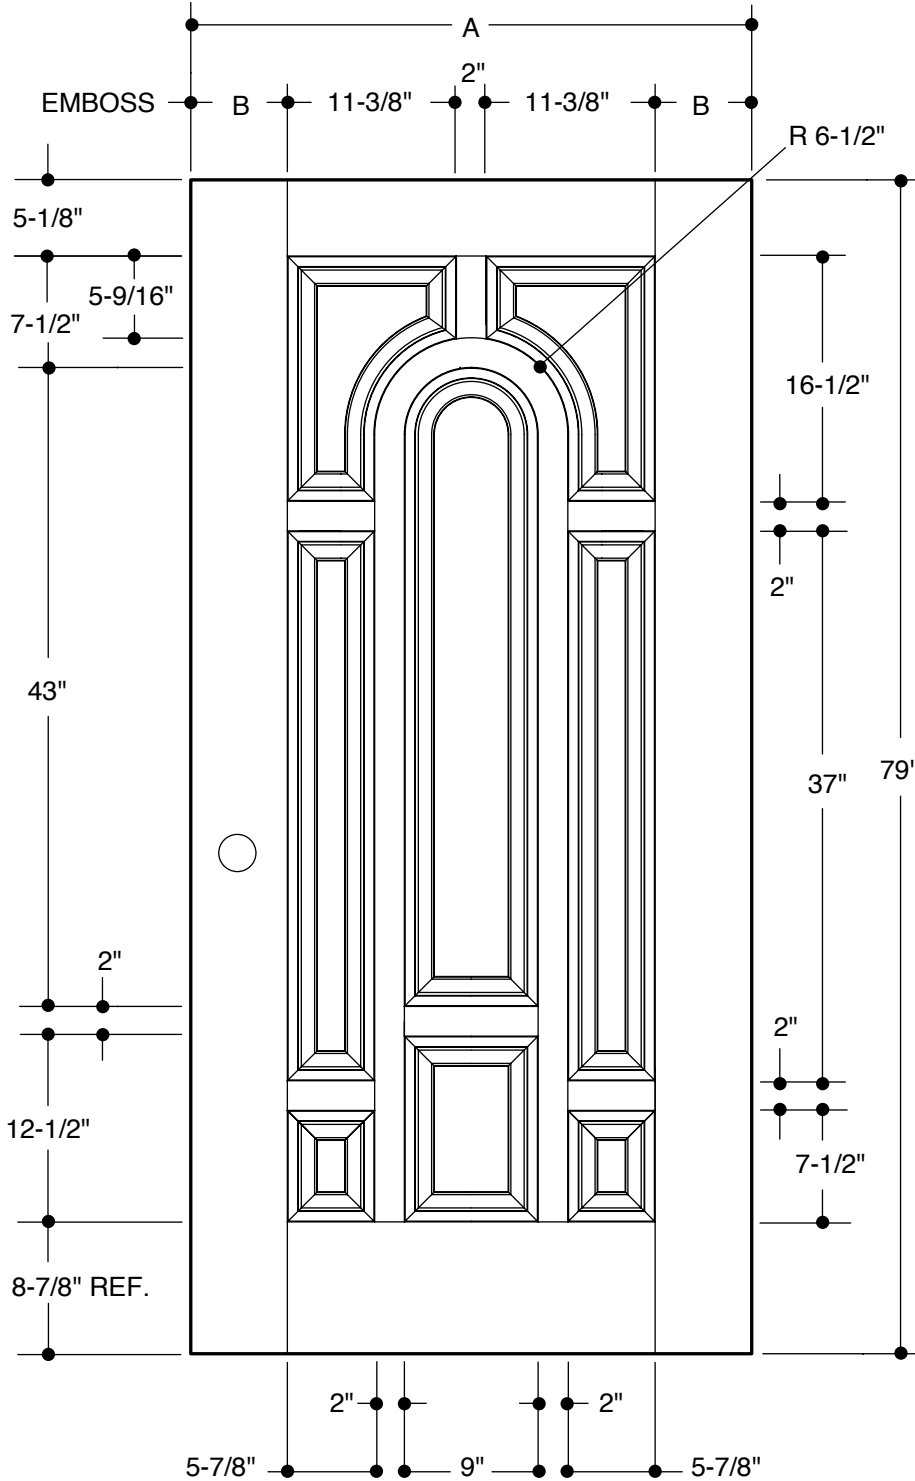

Our continuing program of product improvement makes specifications, design and product detail subject to change without notice.

**PARLIAMENT
8-PANEL**

A	33-3/4"	2'10"
B	4-1/2"	
A	35-3/4"	3'0"
B	5-1/2"	

PART NO.	QTY.	DESCRIPTION
		BELLEVILLE® WOOD-GRAIN TEXTURED FIBERGLASS

Our continuing program of product improvement makes specifications, design and product detail subject to change without notice.

**SQUARE TOP
2-PANEL**

A	31-3/4"	2'8"	
B	4-3/8"		
A	33-3/4"	2'10"	
B	5-3/8"		
A	35-3/4"	3'0"	
B	6-3/8"		