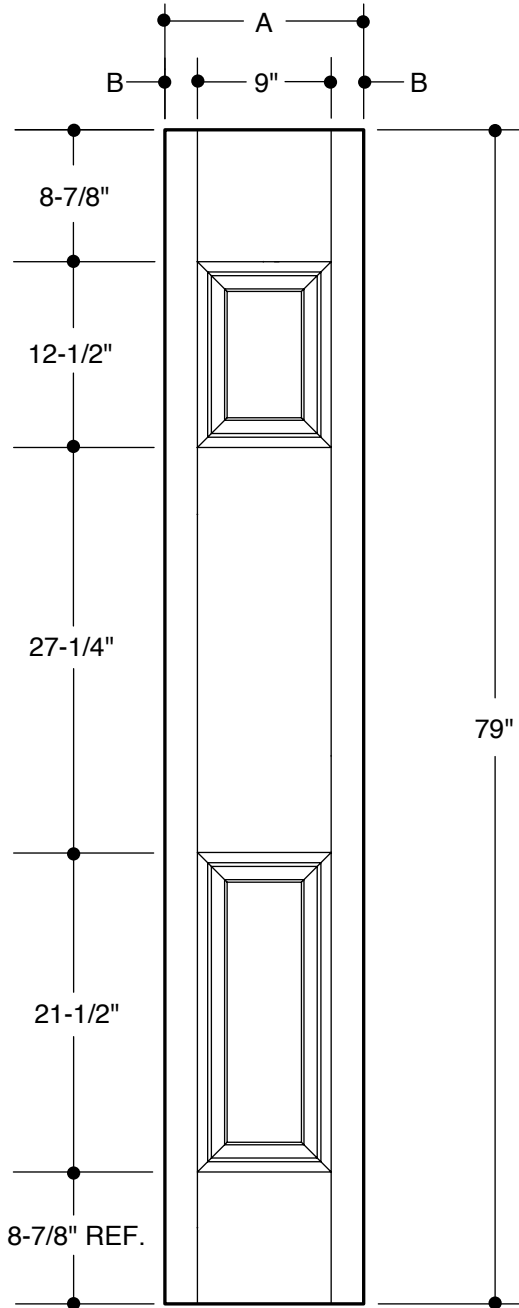

**UNIVERSAL
2-PANEL**

		12"
A	11-7/8"	
B	1-7/16"	
		14"
A	13-7/8"	
B	2-7/16"	

Please Note:

1. Flip panel for use with 3/4 lite style door.

PART NO.	QTY.	DESCRIPTION
		BELLEVILLE® WOOD-GRAIN TEXTURED FIBERGLASS SIDELITE

Our continuing program of product improvement makes specifications, design and product detail subject to change without notice.