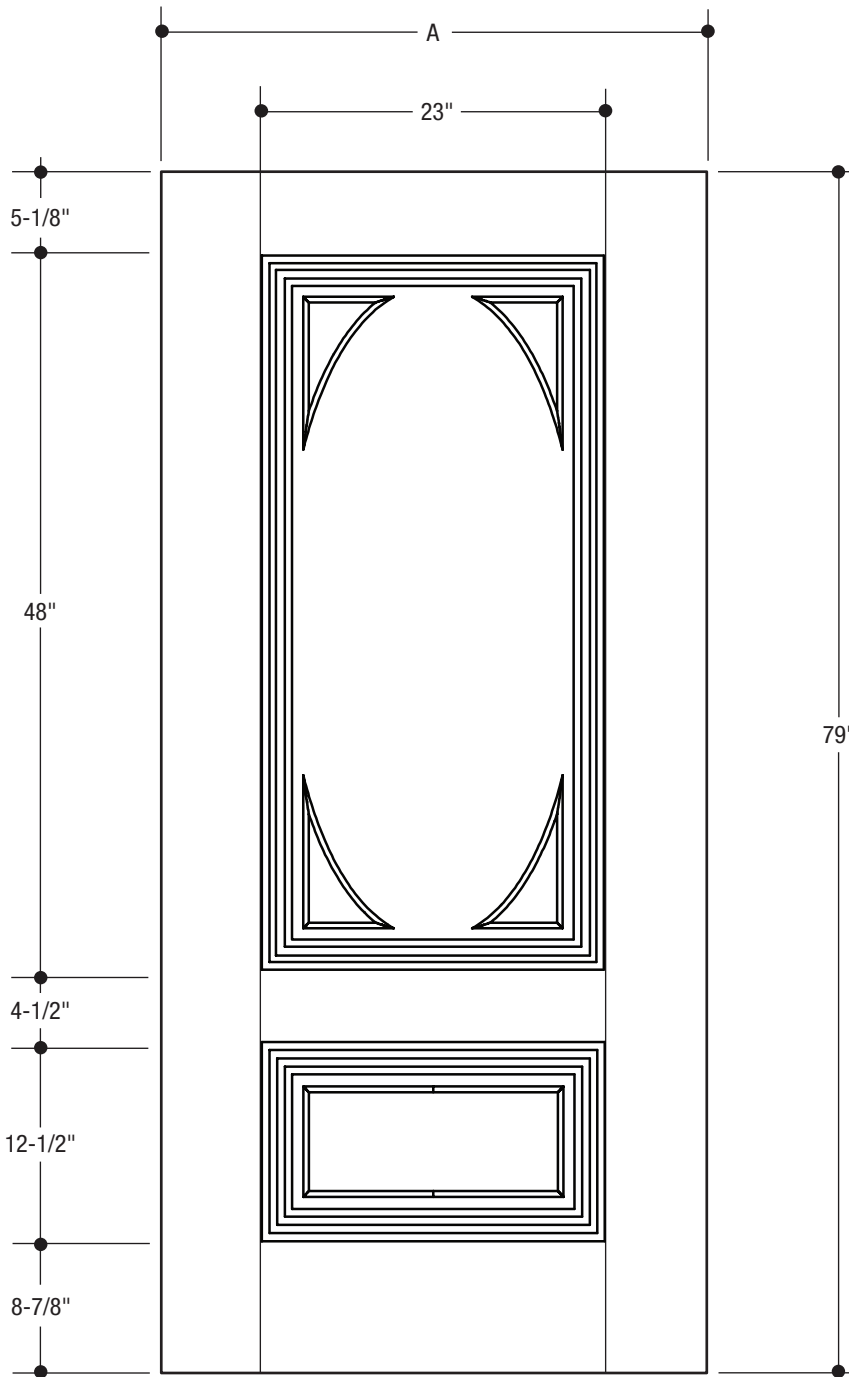

HOLLISTER® 2 PANEL

	A	31-3/4"	2'8"
	A	33-3/4"	2'10"
	A	35-3/4"	3'0"

PART NO.	QTY.	DESCRIPTION
		BELLEVILLE® SMOOTH FIBERGLASS

2 PANEL CRAFTSMAN

	A	31-3/4"	2'8"
	A	33-3/4"	2'10"
	A	35-3/4"	3'0"

PART NO.	QTY.	DESCRIPTION
		BELLEVILLE® SMOOTH FIBERGLASS