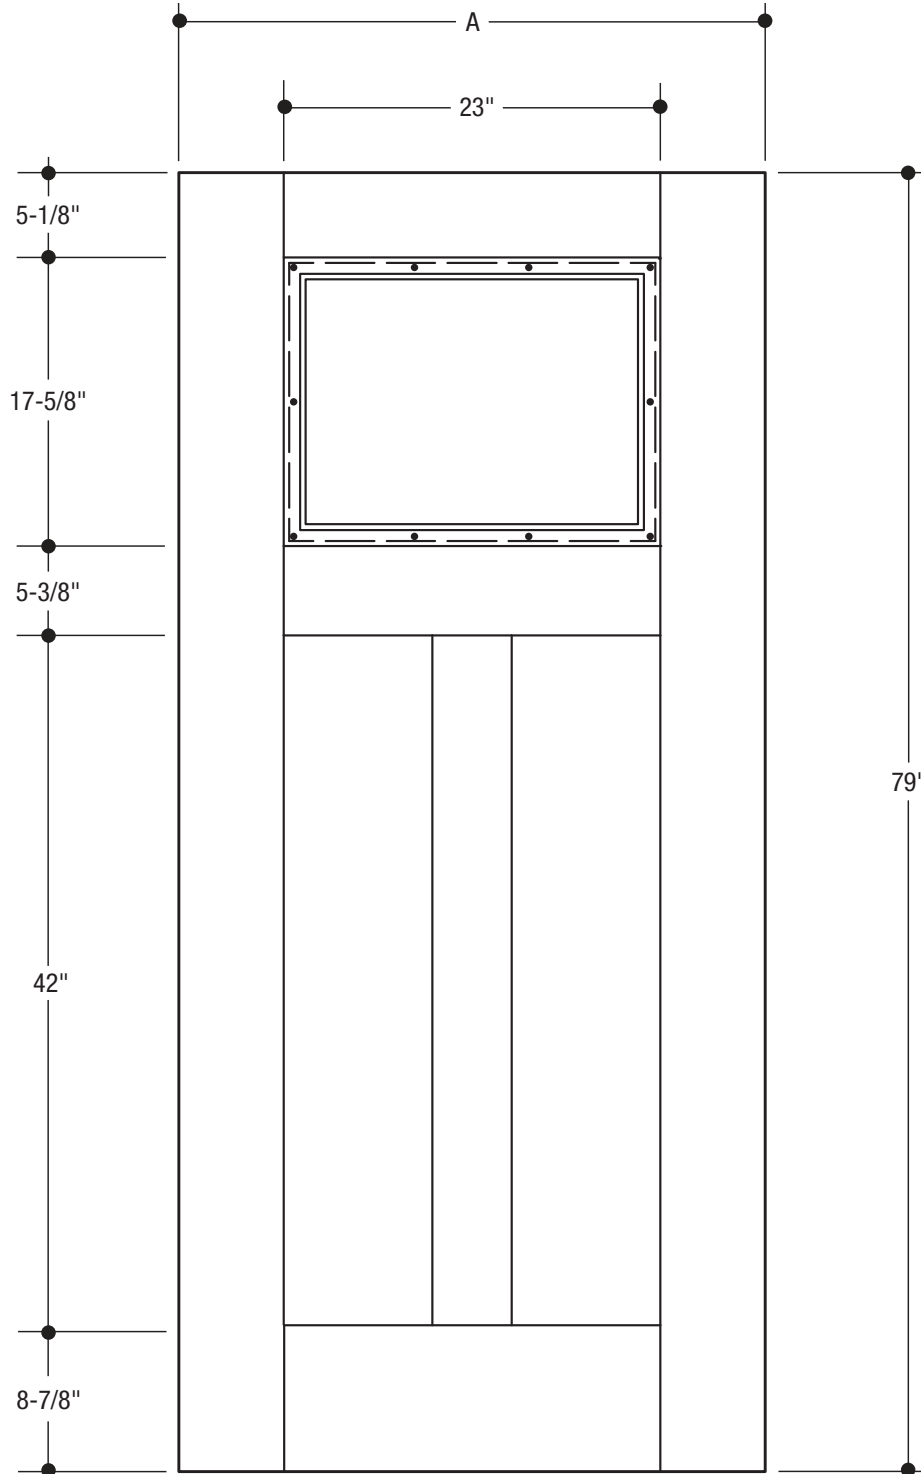

HOLLISTER® 2 PANEL

	A	31-3/4"	2'8"
	A	33-3/4"	2'10"
	A	35-3/4"	3'0"

PART NO.	QTY.	DESCRIPTION
		BELLEVILLE® SMOOTH FIBERGLASS

2 PANEL CRAFTSMAN

	A	31-3/4"	2'8"
	A	33-3/4"	2'10"
	A	35-3/4"	3'0"

PART NO.	QTY.	DESCRIPTION
		BELLEVILLE® SMOOTH FIBERGLASS