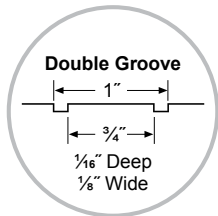

MODERN GROOVED DOORS

WEST END® COLLECTION INSPIRED GROOVED DOORS
Particleboard Core Fiberglass Door, which has a much heavier / solid feel to them.
Grooves on Oak will not have texture

BLTF-X5H1VLDG
2/6 x 6/8