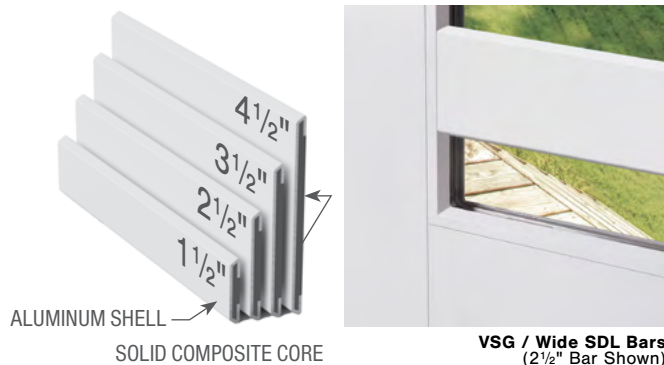

VSG / Wide SDL Bars
(2 1/2" Bar Shown)

Flush Glazed Mini-Blinds

Imagine a blind you don't have to dust or clean. Our blinds are built into efficient sealed units protected with tempered Low-E glass. A single touch easily opens and closes blinds for privacy and light exposure.