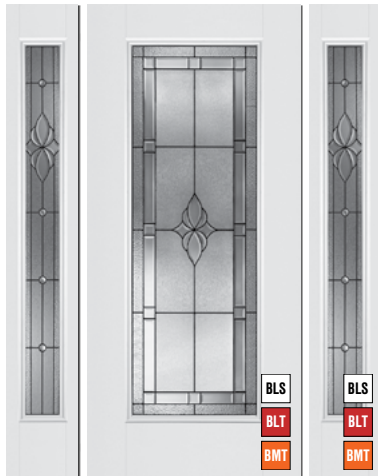

PRIVACY RATING 7  
 clear — opaque

—-120-65-X  
 2/6 x 6/8

—-122-64-X & —-152-64-X  
 3/0 x 6/8 & 10" x 6/8

—-106-64-2 & —-152-64-X  
 3/0 x 6/8 & 10" x 6/8

ALL NIAGARA GLASS IS AVAILABLE IN EITHER BRASS (65) OR ANTIQUE BLACK (64) CAMING