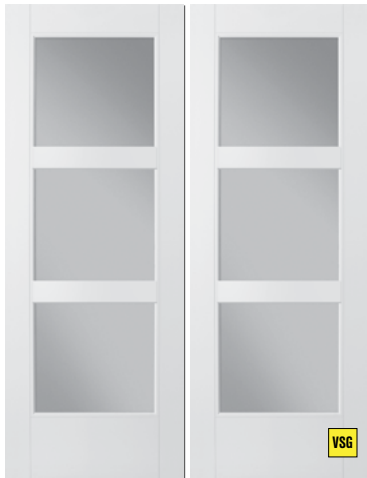

# DOUBLE DOOR WIDE SDL

Glass: Low-E with SDL | Door: VSG-926-DSDL3.5-4-X

VSG-820-010LE-X-DSDL4.5-2  
2/6 x 8/0

 Sidelite Smooth

Not all widths available in every texture.

VSG-820-010LE-X-DSDL3.5-3  
2/6 x 8/0