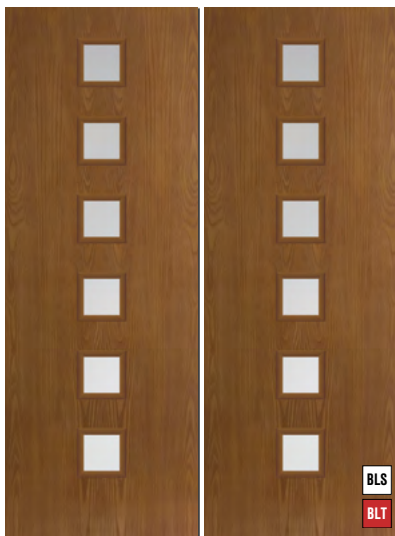

___-682C6-140-X
2/6 x 8/0