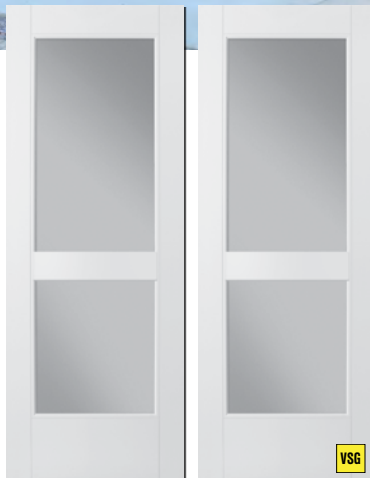

VSG-820-010LE-X-DSDL4.5-2
2/6 x 8/0

Sidelite Smooth

Not all widths available in every texture.