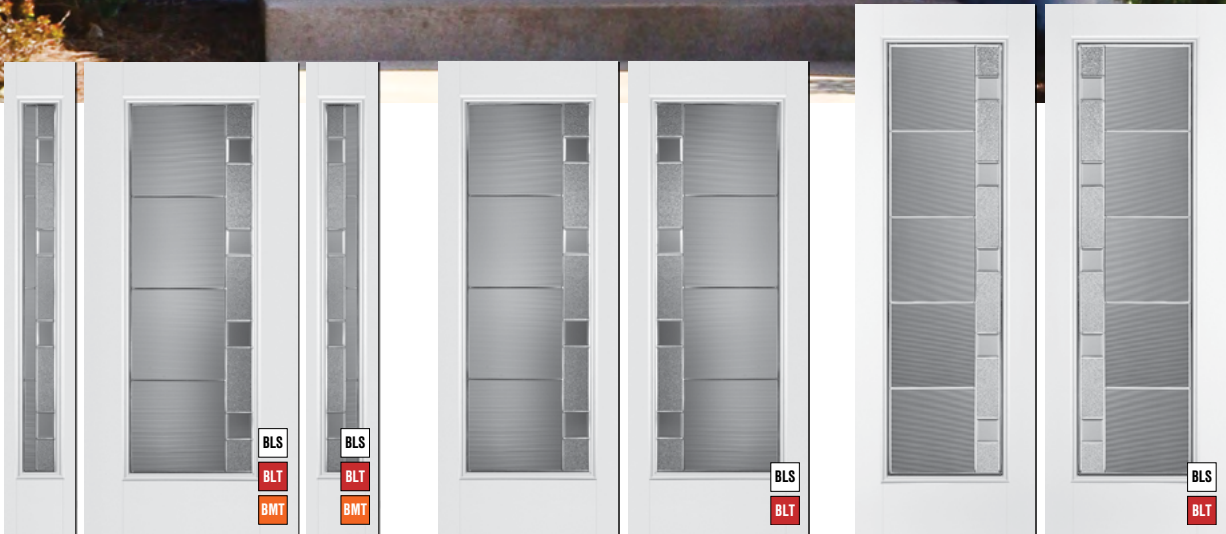

___-122-12-X & ___-152-12-X
3/0 x 6/8 & 10" x 6/8

___-120-12-X
2/6 x 6/8

___-820-12-X
2/6 x 8/0

BLS Smooth   **BLT** Oak Grain Textured   **BMT** Mahogany Textured

Not all widths available in every texture.