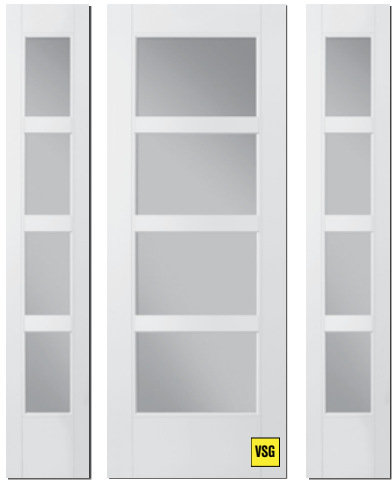

VSG-010LE-X-DSDL2.5-4 & VSG-152-010LE-X-SLSDL2.5-4
3/0 x 6/8 & 10" x 6/8