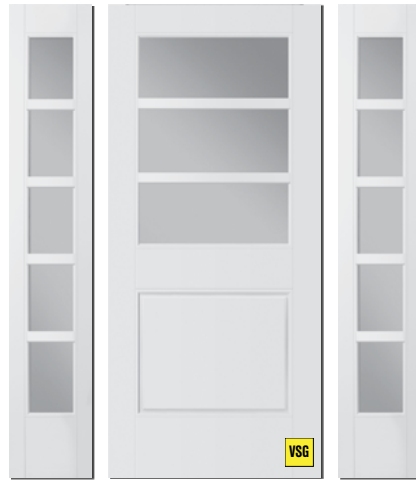

VSG-010LE-X-DSDL1.5-3 & VSG-152-010LE-X-SLSDL1.5-5
3/0 x 6/8 & 10" x 6/8