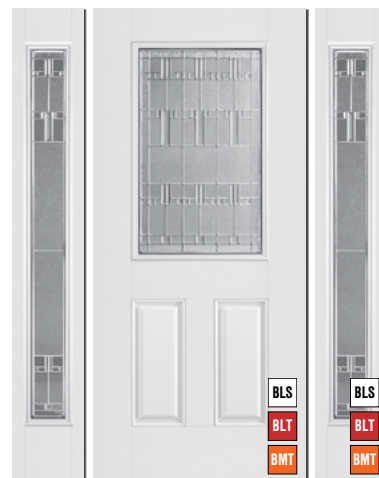

# CASTELLON

CENTURION® SCREW & PLUG FRAME

Belleville 5/0 Entry Doors  
with Trimlite Decorative Glass Insert  
Glass: Castellon (47)  
Door: BLS-120-47-X

\_\_\_-120-47-X  
2/6 x 6/8

\_\_\_-160-47-2  
2/6 x 6/8