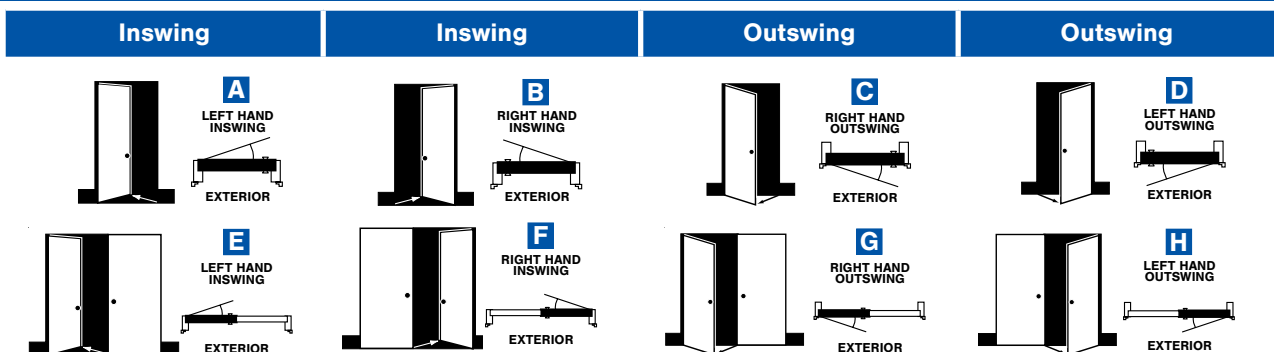

ALL SPECIFICATIONS ARE NET FRAME SIZES!

Net frame height with Flat Oak Sill
for **6'8" doors** 81 3/4" I.S. & 81 9/16" O.S.
for **8'0" doors** 97 3/4" I.S. & 97 9/16" O.S.

NOTE:

For 1/2" Low Profile (ADA) Sill Deduct 7/8" From Inswing Height
(Applies to Inswing or Outswing Units).

6/8 & 7/0 Unit Dimensions w/Sidelites Includes: 1" x 2" Mull Post.
*8/0 Units includes 1 1/2" x 2 1/2" Fat Boy Mull Post

- 6'8" Door units with **operable sidelites add 3/4" per sidelite in width for Fat Boy Mull Post and (2) 1/8" gaps at hinge & strike.
- 8'0" Door units with **operable sidelites add 1 7/16" per sidelite in width for back-to-back Mull Post, 1 3/16" spacer and (2) 1/8" gaps at hinge & strike.

** All Inswing or All Outswing units
(Inswing Door / Inswing Sidelite or
Outswing Door / Outswing Sidelites)

FIND YOUR DOOR HANDING

FOR DOUBLE DOOR UNITS OR SIDELITE UNITS ASK YOUR DEALER